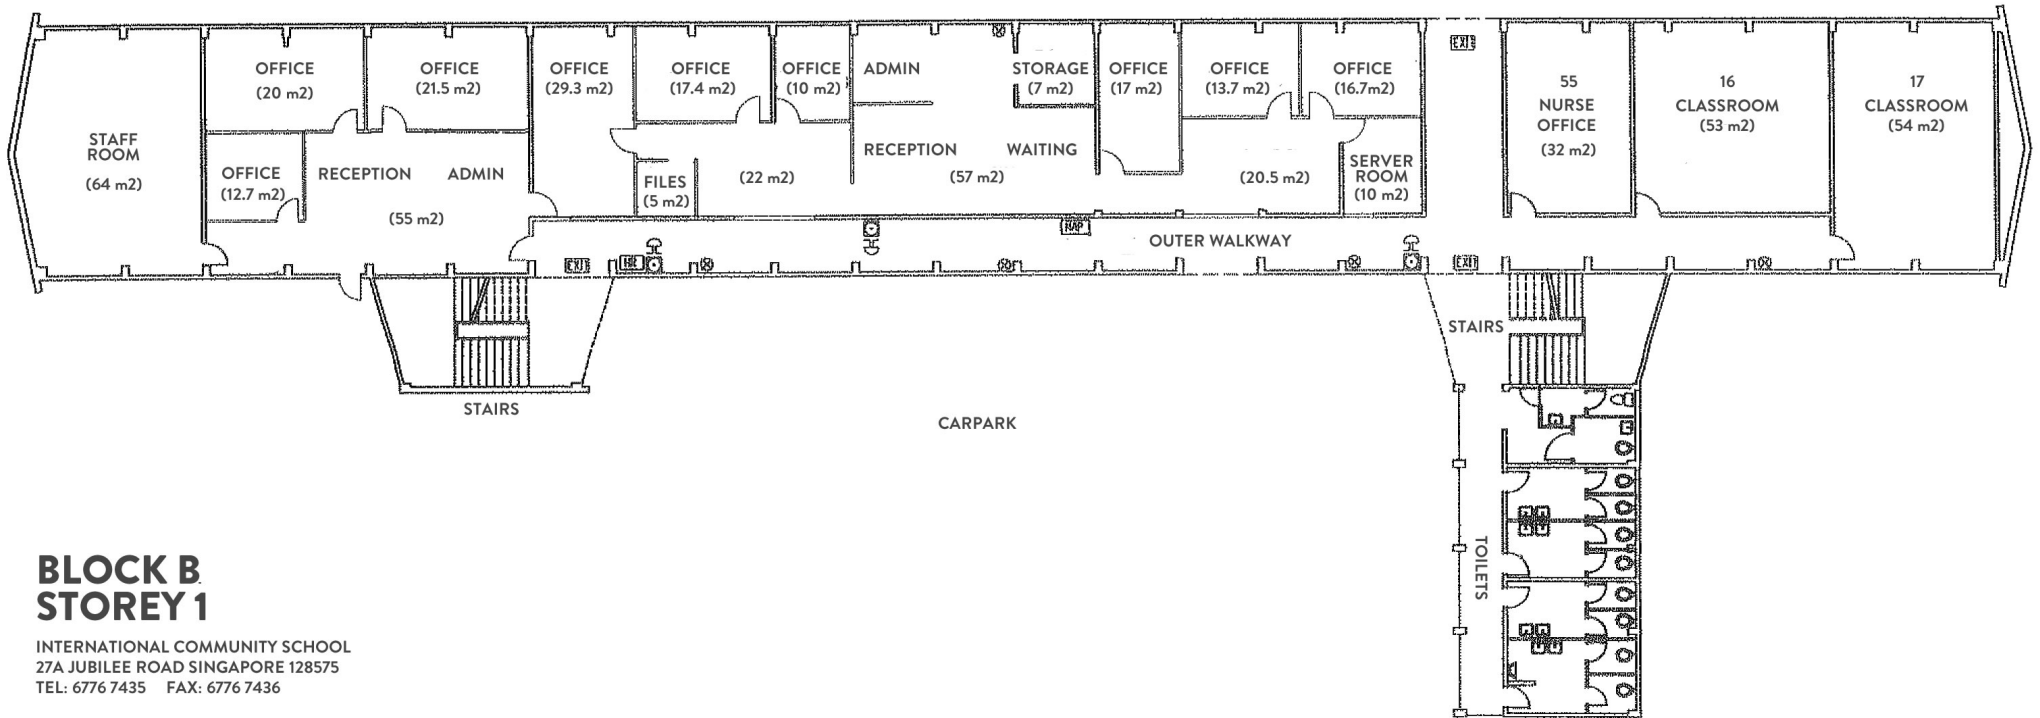

BLOCK B STOREY 1

INTERNATIONAL COMMUNITY SCHOOL
27A JUBILEE ROAD SINGAPORE 128575
TEL: 6776 7435 FAX: 6776 7436