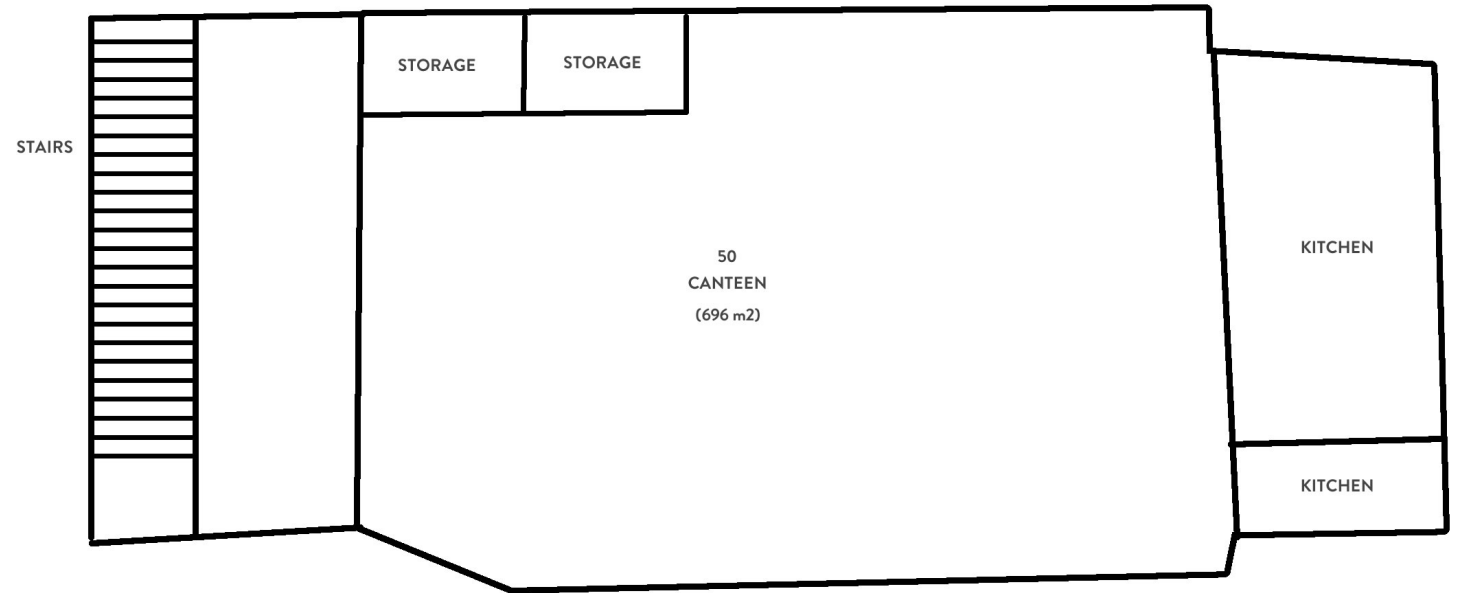

CANTEEN & SCHOOL HALL STOREY 1

INTERNATIONAL COMMUNITY SCHOOL
27A JUBILEE ROAD SINGAPORE 128575
TEL: 6776 7435 FAX: 6776 7436