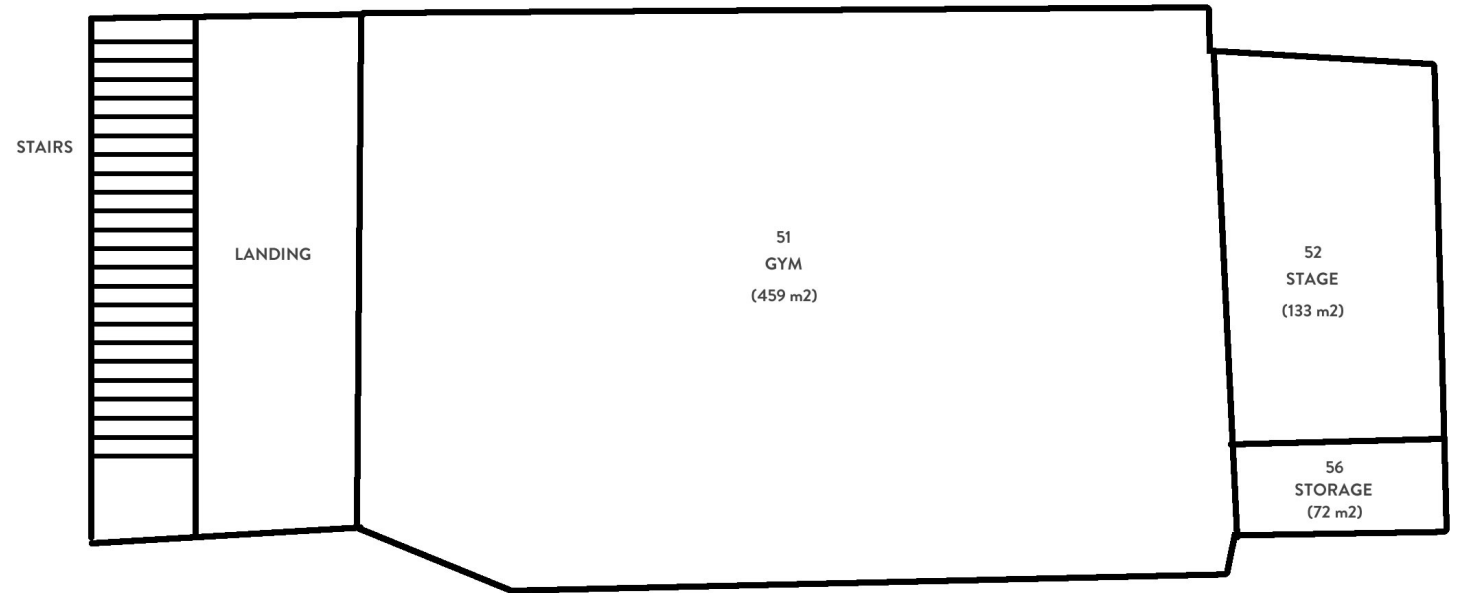

## CANTEEN & SCHOOL HALL STOREY 2

INTERNATIONAL COMMUNITY SCHOOL  
27A JUBILEE ROAD SINGAPORE 128575  
TEL: 6776 7435 FAX: 6776 7436