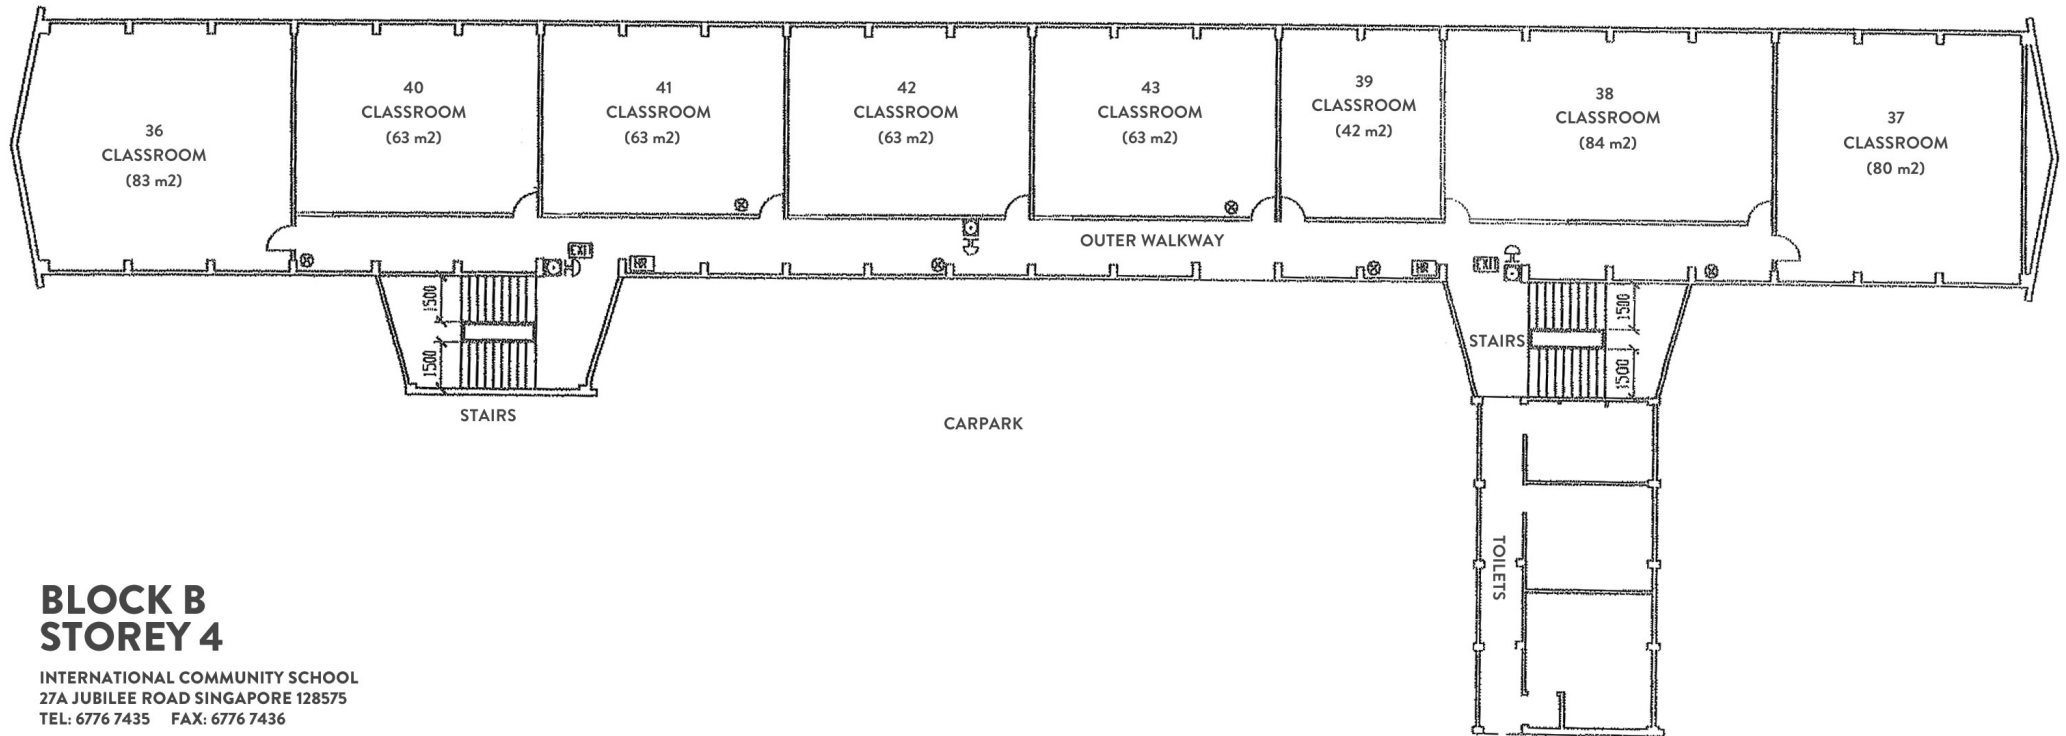

BLOCK B STOREY 4

INTERNATIONAL COMMUNITY SCHOOL
27A JUBILEE ROAD SINGAPORE 128575
TEL: 6776 7435 FAX: 6776 7436