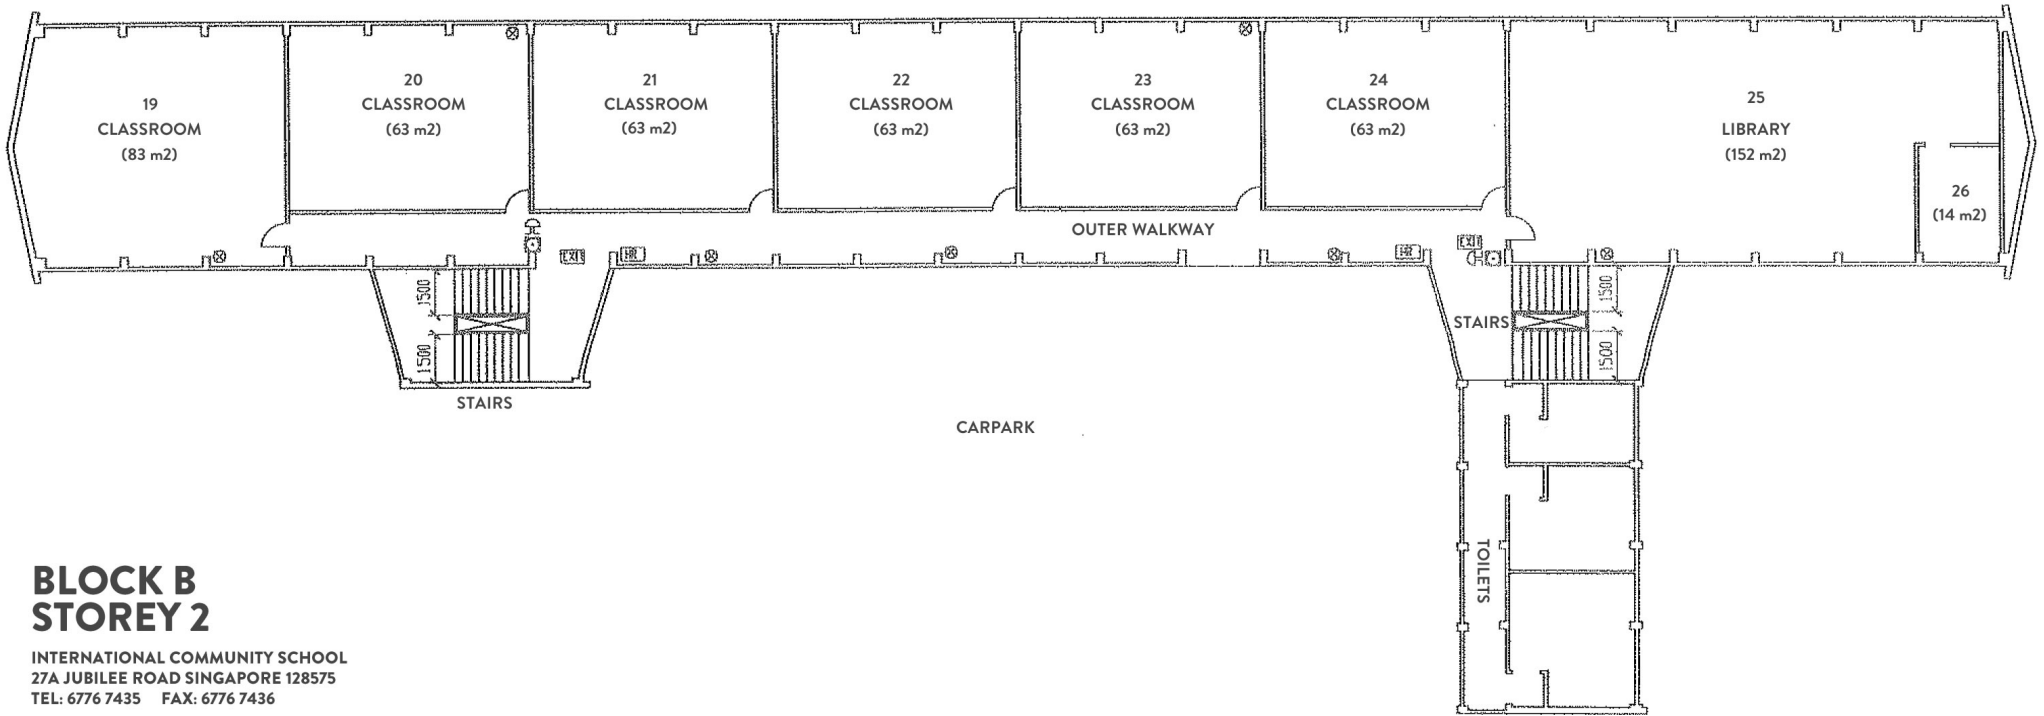

BLOCK B STOREY 2

INTERNATIONAL COMMUNITY SCHOOL
27A JUBILEE ROAD SINGAPORE 128575
TEL: 6776 7435 FAX: 6776 7436